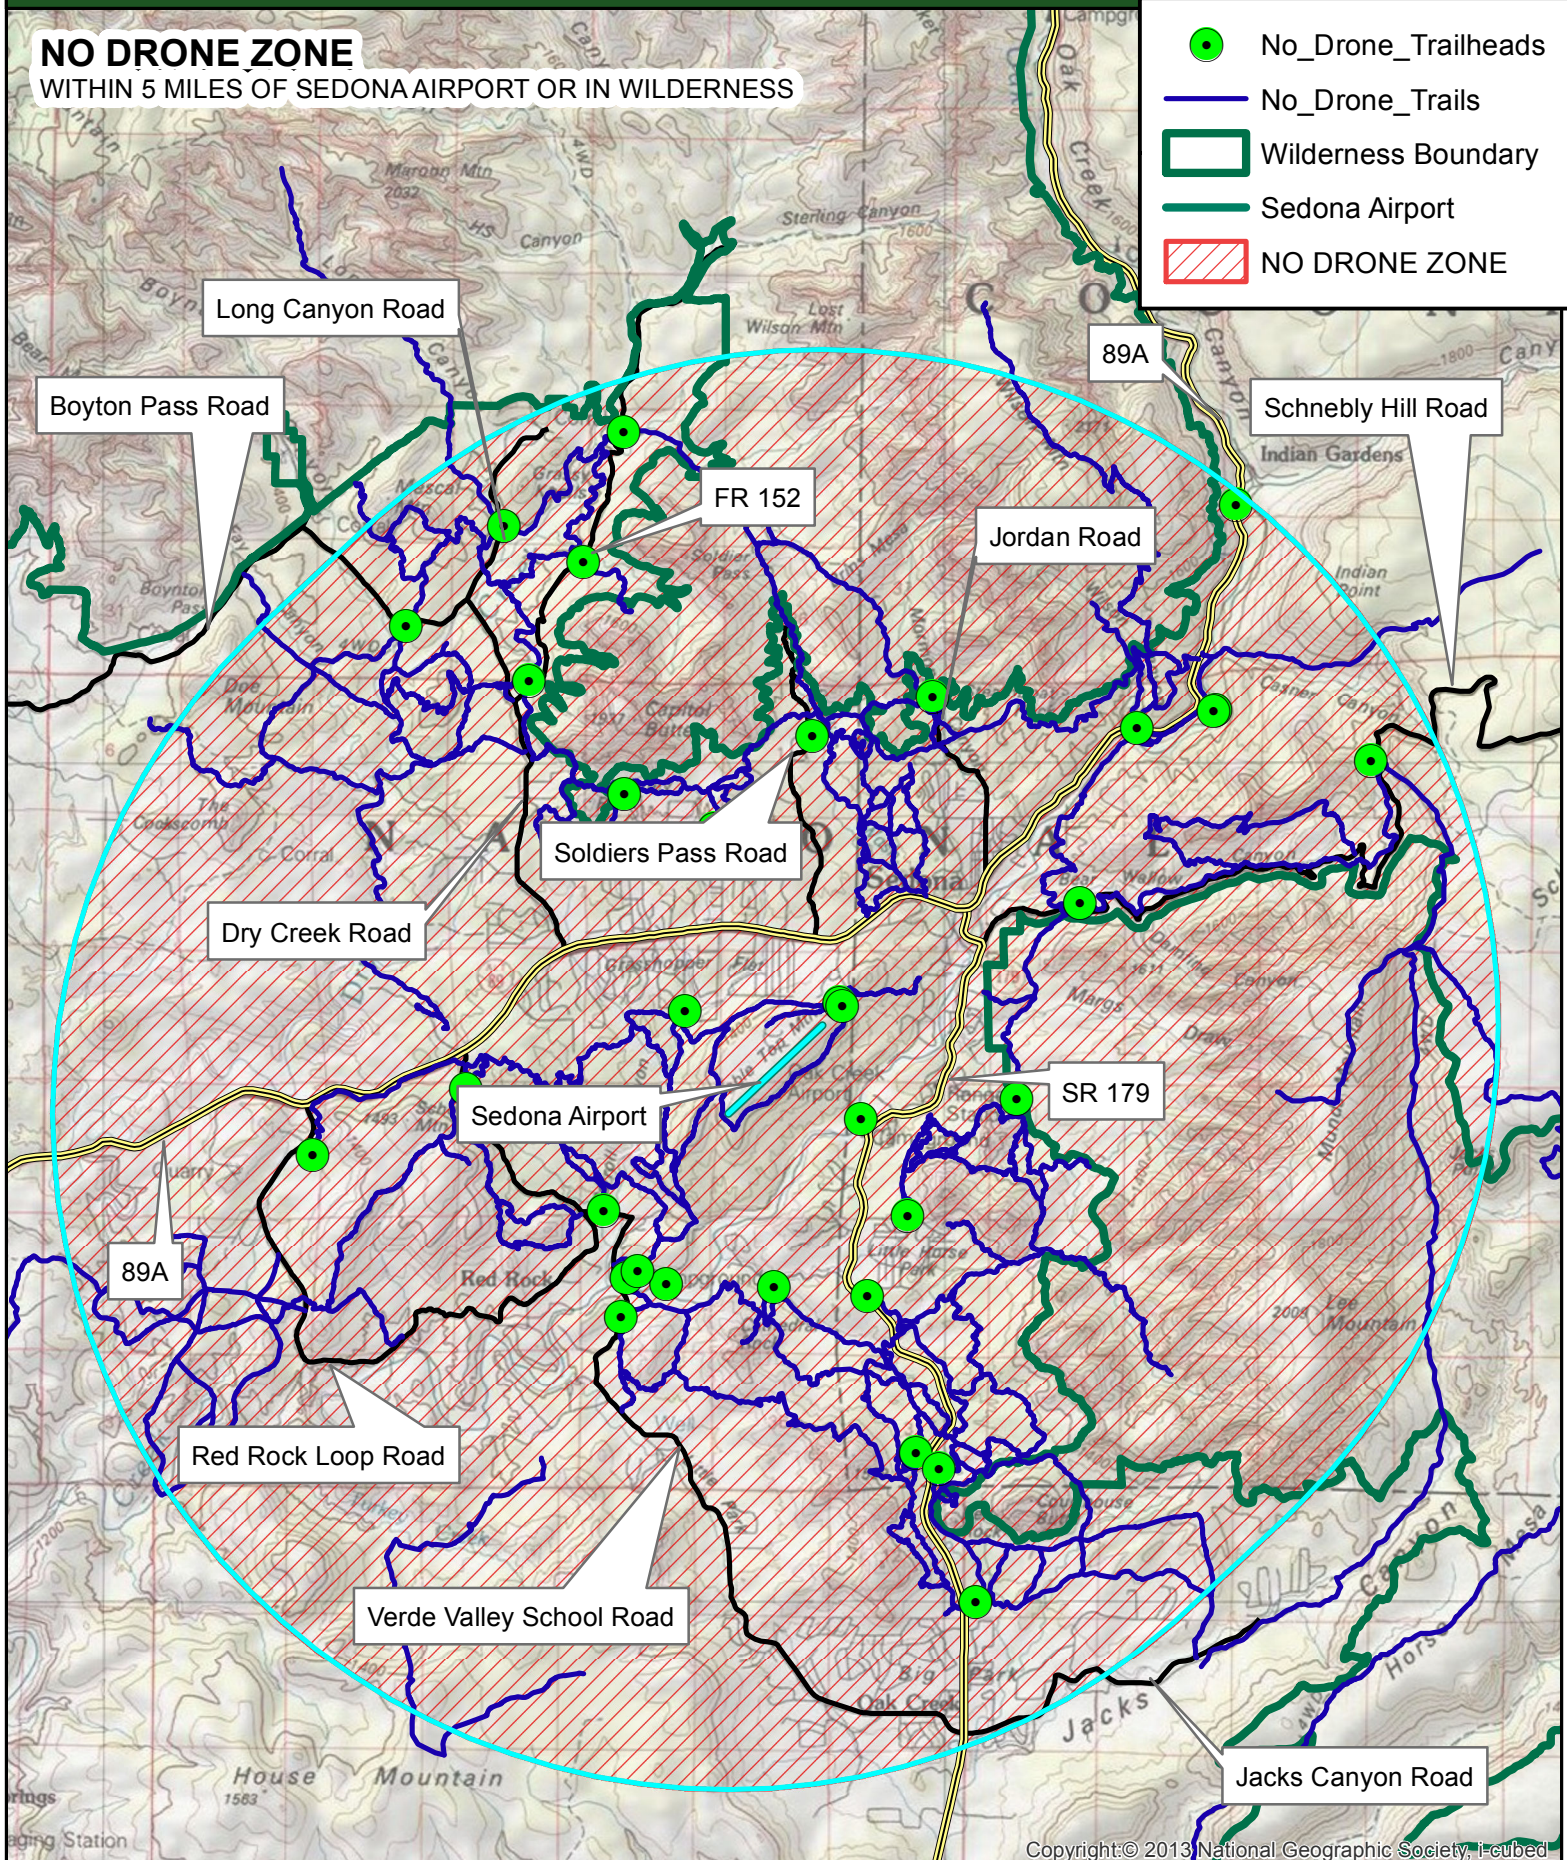

NO DRONE ZONE
WITHIN 5 MILES OF SEDONA AIRPORT OR IN WILDERNESS

- No_Drone_Trailheads
- No_Drone_Trails
- Wilderness Boundary
- Sedona Airport
- NO DRONE ZONE

Copyright:© 2013 National Geographic Society, Inc.

This product is reproduced from geospatial information prepared by the Coconino National Forest. Geospatial information and GIS product accuracy may vary. Using GIS products for purposes other than those for which they were created may yield inaccurate or misleading results. Coconino National Forest reserves the right to correct, update, modify or replace GIS products without notification.